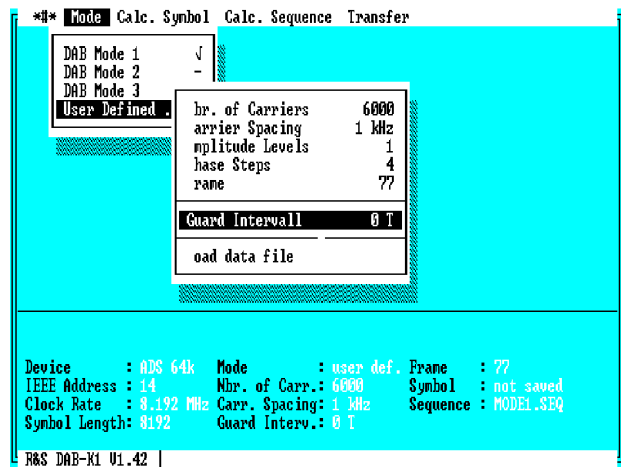

Hardware requirements

Controller	PSA controller family or AT-compatible PC to industry standard
Operating system	MS-DOS 5.0 or higher
Main memory	min. 500 Kbyte of free RAM
IEC/IEEE-bus card (IEEE 488.1)	Rohde&Schwarz IEC/IEEE-bus card (PS-B4) or National Instruments PCIIA card
IEC/IEEE-bus driver	Rohde&Schwarz IEC/IEEE-bus driver (PS-K2) or National Instruments GPIB-PC software
Mouse	serial Microsoft mouse or compatibles

Supported generators

Signal Generator SMHU 58	signal generator with I/Q modulator, 1 MHz to 2 GHz (0835.8011.58)
ARB Generator ADS	two-channel, programmable ARB generator (1012.4002.02) with option Clock Generator ADS-B1 (1013.5748.92)
ARB Generator AWG2021	programmable ARB generator with optional second channel (Opt. 02), manufactured by Tektronix

Ordering information

Order designation	Software DAB-K1 1039.4649.02
Scope of delivery	1 operating manual 1 floppy disk 3 1/2", 1.44 Mbyte

ROHDE & SCHWARZ