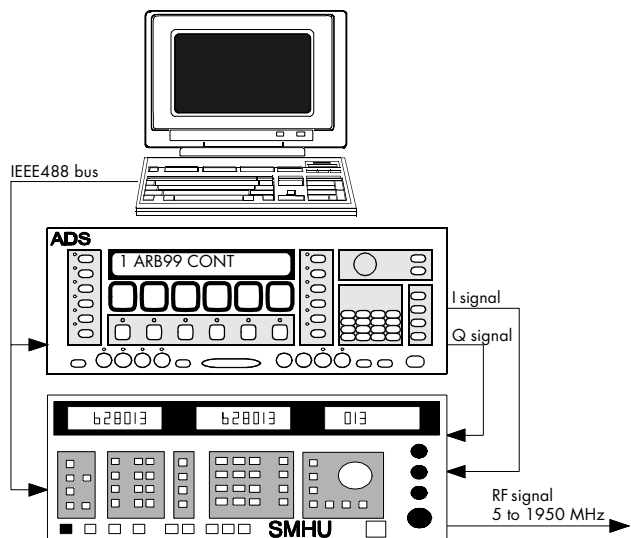

Hardware requirements

Controller	PSA controller family or AT-compatible PC to industry standard
Operating system	MS-DOS 5.0 or higher
Main memory	min. 500 Kbyte of free RAM
IEC/IEEE-bus card (IEEE 488.1)	Rohde&Schwarz IEC/IEEE-bus card (PS-B4) or National Instruments PCIIA card
IEC/IEEE-bus driver	Rohde&Schwarz IEC/IEEE-bus driver (PS-K2) or National Instruments GPIB-PC software
Mouse	serial Microsoft mouse or compatibles

Supported generators

Signal Generator SMHU 58	signal generator with I/Q modulator, 1 MHz to 2 GHz (0835.8011.58)
ARB Generator ADS	two-channel, programmable ARB generator (1012.4002.02) with option Clock Generator ADS-B1 (1013.5748.92)
ARB Generator AWG2021	programmable ARB generator with optional second channel (Opt. 02), manufactured by Tektronix

Ordering information

Order designation	Software DAB-K1 1039.4649.02
Scope of delivery	1 operating manual 1 floppy disk 3 1/2", 1.44 Mbyte

ROHDE & SCHWARZ